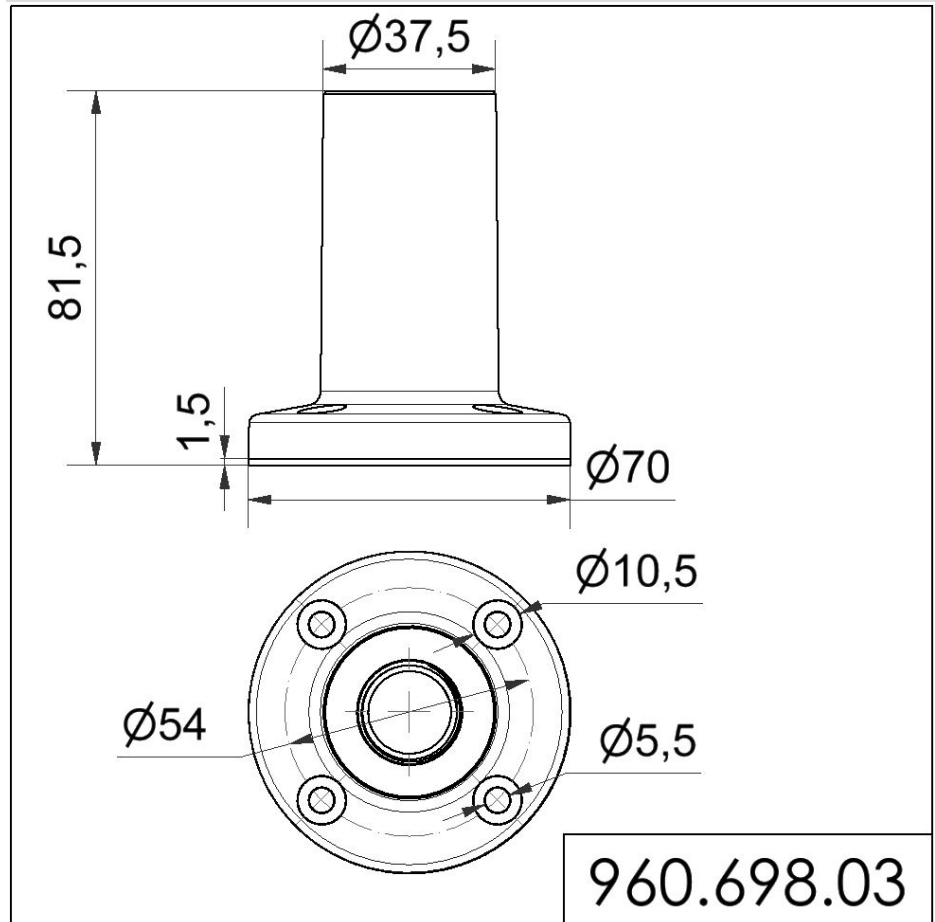

KOMPAKT 37 / Accessories

Base w. integrated tube SR

Part No.: 960.698.03

MECHANICAL DATA	
Height	82 mm
Diameter	70 mm
Materials	PC
Housing colour	Silver
Weight with packaging	49 g
Product weight	49 g

APPROVAL DATA	
Conforms with CE	No
WEEE	No
Conforms with RED directive	No
Conforms with ATEX-directive	No
Conforms with CCC	No
Conforms with UL	No
Conforms with FCC	No
Conforms with IC	No
EAC certificate available	No
Conforms with AS-I	No
ICAO Certification	No
Conforms with DNV	No
Conforms with RoHS CN	No

Base w. integrated tube SR

DRAWING

For additional installation and mounting information, refer to the appropriate user guide at www.werma.com. This printed copy is for information only and is subject to alteration.